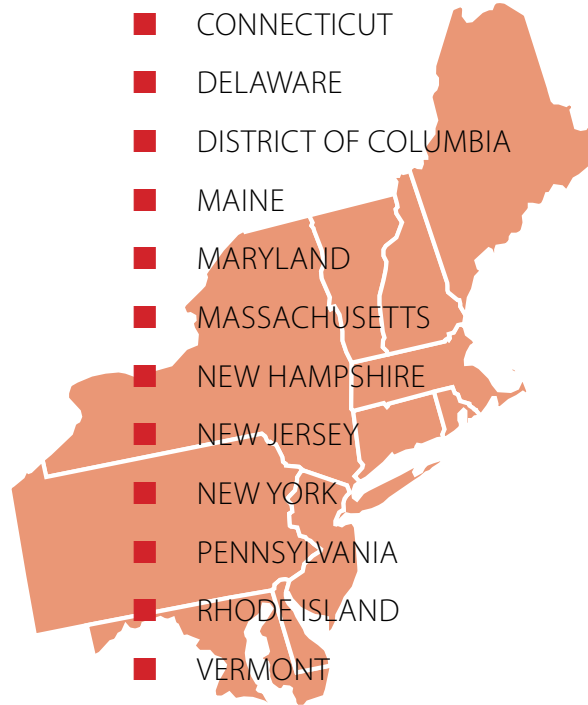

**SERVING THE NORTHEAST
WITH A COMPLETE LINE OF
GRANITE CURBING AND
ARCHITECTURAL STONE**

ANY STONE ■ ANY SIZE ■ ANY SHAPE ■ ANY FINISH ■ ANY QUANTITY

67 Andrews Avenue Tel: 203/877-8903
Milford, CT 06460 Fax: 203/877-8943
www.joe-passarelli.com j.passarelli@joe-passarelli.com